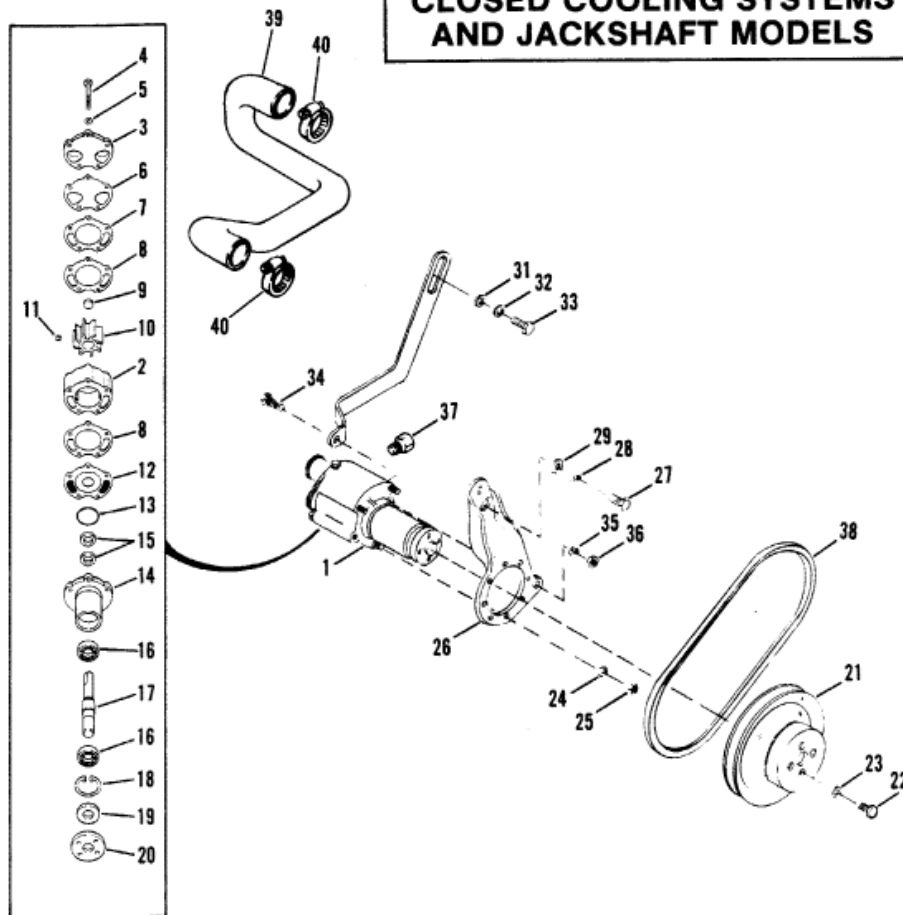

**CLOSED COOLING SYSTEMS  
 AND JACKSHAFT MODELS**

				Parts List		
Ref	Class	Part	Description	Qty	Comment	Footnote
1	46	72774A32	WATER PUMP ASSEMBLY	1		
2	46	72774A40	BODY, WATER PUMP	1		
3		87631A 1	COVER, WATER PUMP	1		
4	10	73275	SCREW, WATER PUMP (2-7/8")	2		
4	10	52743	SCREW, WATER PUMP (3-3/4")	3		
5	12	20084	WASHER, COVER SCREW	5		
6	27	94915	GASKET, COVER TO OUTER W	1		
7		94916	WEAR PLATE, OUTER	1		
8	27	94914	GASKET, BODY TO WEAR PLA	2		
9	19	59504	PLUG, IMPELLER	1		
10	47	59362	IMPELLER ASSEMBLY	1		
11	28	56662	KEY, IMPELLER DRIVE	1		
12		94576	WEAR PLATE, INNER	1		
13	25	94288	QUAD RING, PUMP HOUSING	1		
14	46	94913A 1	PUMP HOUSING ASSEMBLY	1		
15	26	90562	OIL SEAL, WATER PUMP SHA	2		
16	30	72961	BALL BEARING, WATER PUM	2		
17		59501A 1	SHAFT, WATER PUMP	1		
18	53	23720	SNAP RING, BALL BEARING F	1		
19	26	72785	OIL SEAL, WATER PUMP SHA	1		
20		47530	HUB, WATER PUMP PULLEY	1		
21		73798A 1	PULLEY, WATER PUMP	1		
22	10	47277	SCREW, PULLEY (3/4")	4		
23	13	39107	LOCKWASHER, PULLEY SCREW	4		
24	13	39107	LOCKWASHER, WATER PUMP S	3		
25	11	21908	NUT, WATER PUMP SCREW	3		
26		89535T	BRACKET, WATER PUMP	1		
27	10	34353	SCREW, WATER PUMP BRACKE	2		
28	13	35048	LOCKWASHER, WATER PUMP B	2		
29	12	34714	WASHER, WATER PUMP BRACK	1		
30		89609	BRACE, WATER PUMP ADJUSTI	1		
31	10	26487	SCREW, ADJUSTING BRACE (1-1	1		
32	13	35048	LOCKWASHER, ADJUSTING BRA	1		
33	12	34714	WASHER, ADJUSTING BRACE S	1		
34	10	35789	SCREW, ADJUSTING BRACE (1"	1		
35	13	35048	LOCKWASHER, ADJUSTING BRA	1		
36	11	24883	NUT, ADJUSTING BRACE SCREW	1		
37	22	32802	PLUG, PIPE (FOR WATER PUMP	1		
38	57	74271	BELT, WATER PUMP (35")	1		
39	32	88795	HOSE, SEA WATER PUMP TO OI	1		
40	54	22780	CLAMP, HOSE ATTACHING	2		